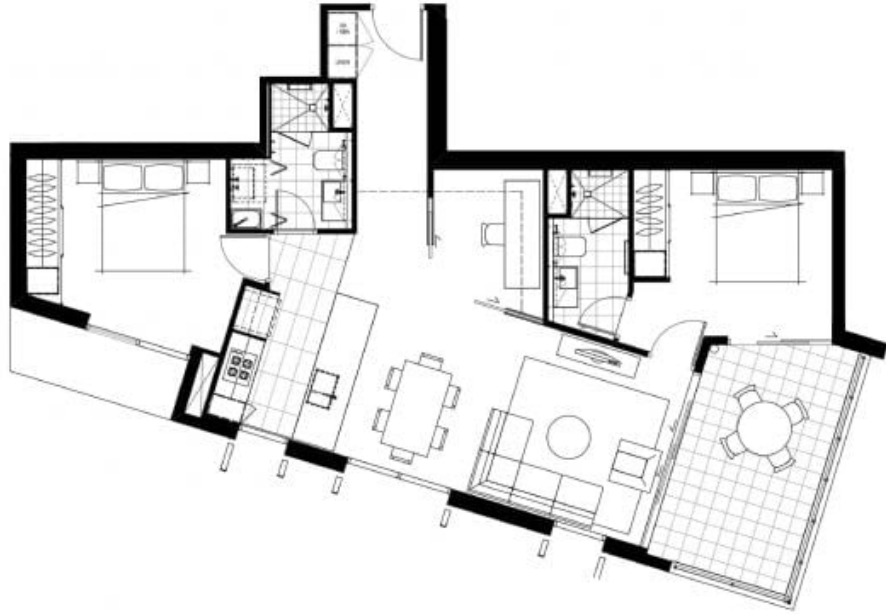

APARTMENT TYPE C

2 BED + 2 BATH + MPR

KEY FEATURES

- Dual aspect with Gasometer or city views
- Separate study area (5m²)
- Additional floor to ceiling glazing in kitchen and dining area
- 3.4m wide living area
- Oversized balcony

INTERNAL AREA	82 m²
BALCONY AREA	13 m²
TOTAL AREA	95 m²