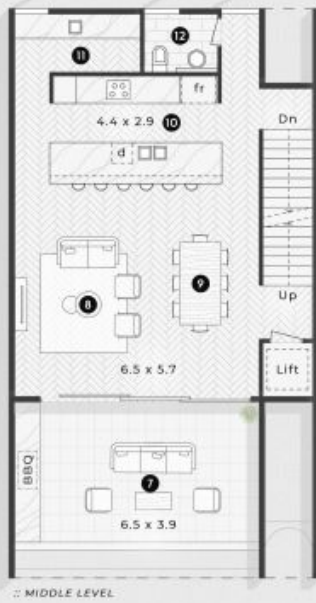

LE MAISON

KEY

1. ENTRY FOYER | 2. DOUBLE GARAGE | 3. OFFICE / GUEST SUITE
4. ENSUITE | 5. LAUNDRY | 6. FENCED YARD | 7. ENTERTAINING BALCONY
8. LIVING | 9. DINING | 10. KITCHEN | 11. BUTLER'S PANTRY
12. POWDER ROOM | 13. ENSUITE | 14. MASTER BEDROOM | 15. WALK-IN ROBE
16. BEDROOM | 17. BATHROOM | 18. STUDY NOOK

TOWNHOUSE THREE 42 Marmion Parade TARINGA

4 Bed + Study Nook   4 Bath + Powder   2 Car

Internal 277m² | External 33m² | Total 310m²